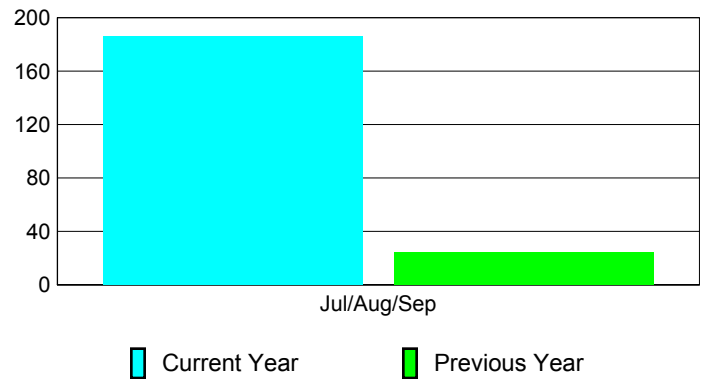

Comparison of Membership Gain/Loss

Current Year Compared to the Previous Year