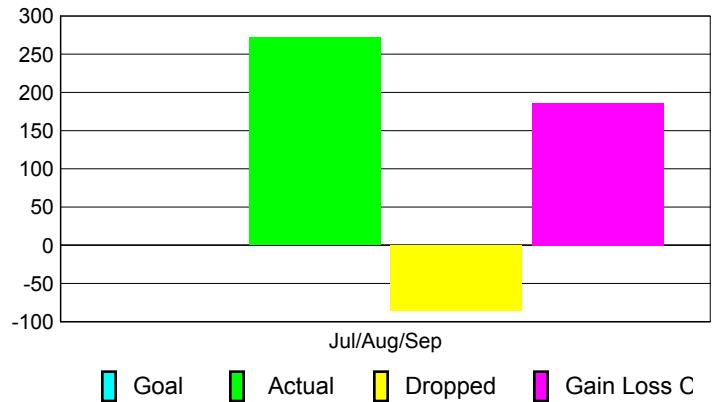

### YTD Status Quo Clubs 2010-2011

Status Quo Clubs Compared to Status Quo Members

## MEMBERSHIP

**Membership Results**  
2010-2011

**Membership**  
2009-2010

Month	Net Memb Goal	Actual New Memb	Actual Dropped Memb	Gain/Loss of Memb	Gain/Loss of Memb
Jul/Aug/Sep	0	272	-86	186	24
<b>Totals</b>	<b>0</b>	<b>272</b>	<b>-86</b>	<b>186</b>	<b>24</b>

### Membership Results 2010-2011

Goal, New, Dropped, Gain/Loss

### Comparison of Membership Gain/Loss

Current Year Compared to the Previous Year